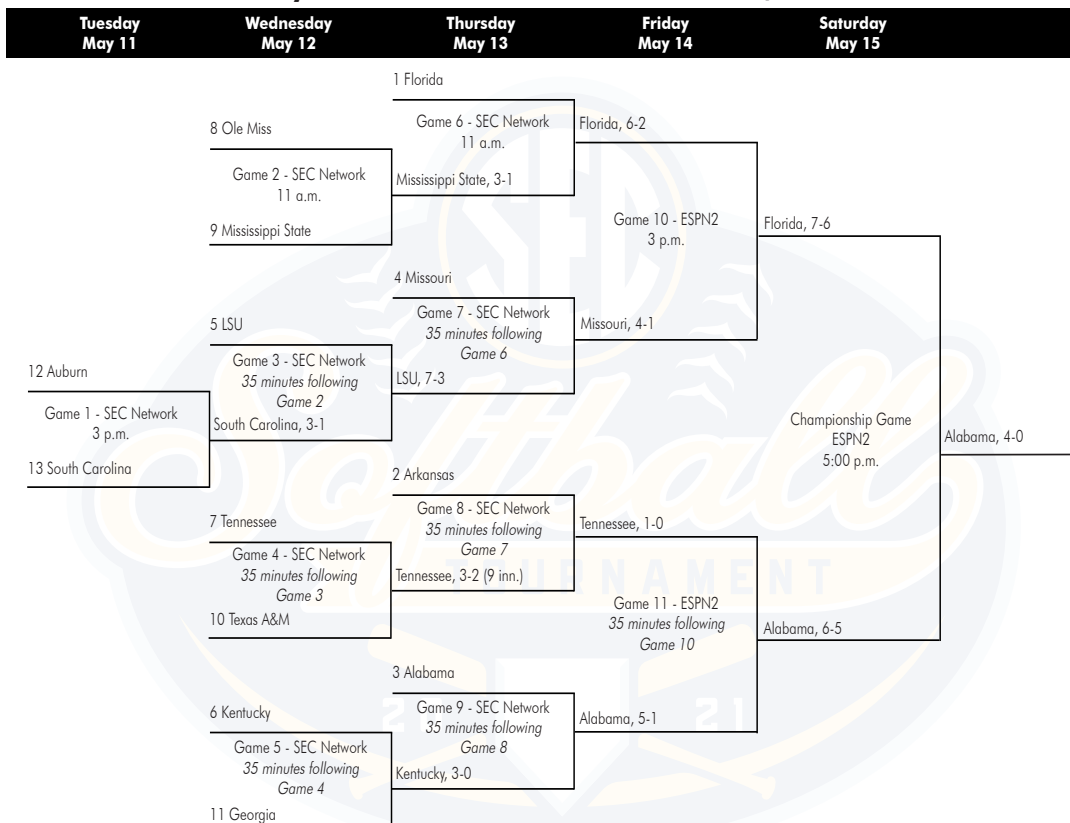

All-SEC Newcomer Team

Lexi Kilfoyl, Alabama
Savannah Woodard, Alabama
Jenna Bloom, Arkansas
Maddison Koepke, Auburn
Julia Cottrill, Florida
Sydney Kuma, Georgia
Rylea Smith, Kentucky
Ciara Briggs, LSU
Taylor Pleasants, LSU
Paige Smith, Ole Miss
Paige Cook, Mississippi State
Emma Nichols, Missouri
Jordan Weber, Missouri
Kiki Milloy, Tennessee

All-SEC Freshman

IF – Sydney Cox, Auburn
IF – Erin Coffel, Kentucky
IF – Blaise Biringier, Ole Miss
IF – Jenna Laird, Missouri
IF – Rylen Wiggins, Texas A&M
OF – Makayla Packer, Auburn
OF – Sydney Chambley, Georgia
OF – Jayda Kearney, Georgia
OF – Bre Warren, Texas A&M
P – Shelby Lowe, Auburn
P – Maddie Penta, Auburn
DP/UT – Aynslie Furbush, Ole Miss

SEC All-Defensive Team

P – Shelbi Sunseri, LSU
P – Emma Nichols, Missouri
C – Autumn Gillespie, Ole Miss
1B – Danielle Gibson, Arkansas
2B – Hannah Adams, Florida
SS – Kenzi Maguire, South Carolina
3B – Charla Echols, Florida
LF – Casidy Chaumont, Missouri
CF – Aliyah Andrews, LSU
RF – KB Sides, Alabama
RF – Chloe Malau'ulu, Mississippi State

Player of the Year: Bailey Hemphill, Alabama
Co-Pitchers of the Year: Montana Fouts, Alabama and Mary Haff, Arkansas
Newcomer of the Year: Taylor Pleasants, LSU
Freshman of the Year: Jenna Laird, Missouri
Scholar-Athlete of the Year: Cailin Hannon, Tennessee
Coach of the Year: Courtney Deifel, Arkansas

2021 SEC Softball Tournament May 11-15 • Rhoads Stadium • Tuscaloosa, Ala.